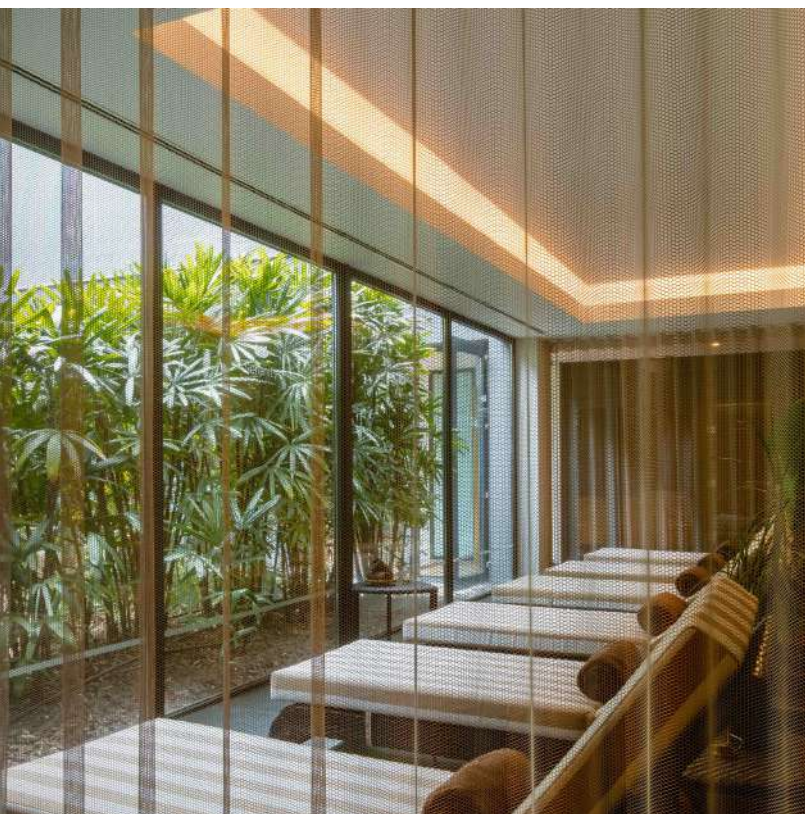

Serenity Spa